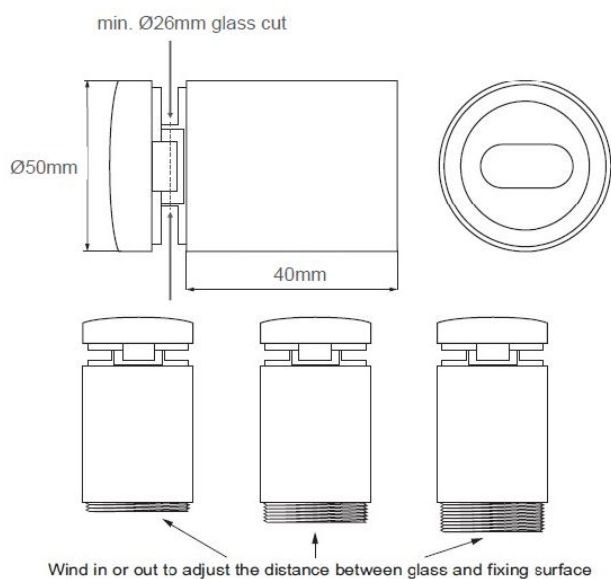

PRODUCT SHEET

Description:

Adjustable Stand-Off Glass Holder, SS316, Brushed, $\varnothing 50 \times 40 \text{mm}$, F/ 6,76-14mm. Glass, W/M10x40mm Threaded Rod

Item number:

22.10.475-0

Units	Box	Carton	HS Code	Barcode
Pcs.	4	40	8302419000	 5704866466554